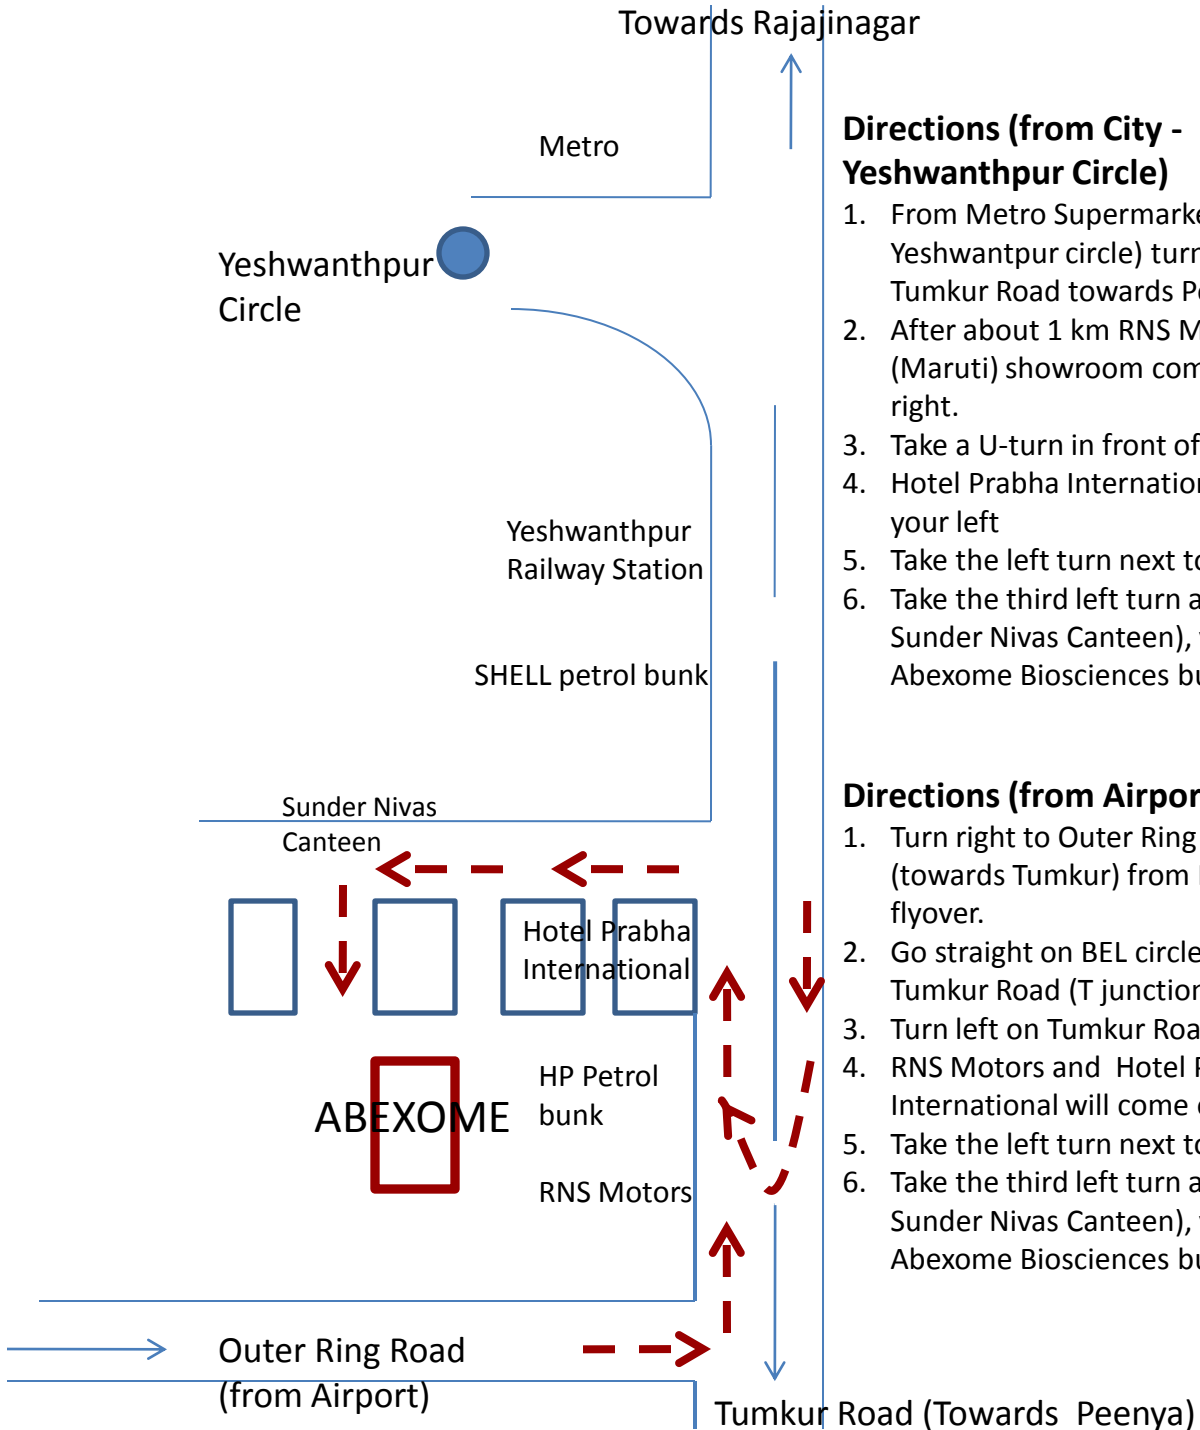

## Directions (from City - Yeshwanthpur Circle)

1. From Metro Supermarket (near Yeshwanthpur circle) turn right on Tumkur Road towards Peenya.
2. After about 1 km RNS Motors (Maruti) showroom comes on your right.
3. Take a U-turn in front of RNS Motors.
4. Hotel Prabha International comes on your left
5. Take the left turn next to the hotel.
6. Take the third left turn after this (opp Sunder Nivas Canteen), you will find Abexome Biosciences building.

## Directions (from Airport)

1. Turn right to Outer Ring Road (towards Tumkur) from Hebbal flyover.
2. Go straight on BEL circle till you reach Tumkur Road (T junction)
3. Turn left on Tumkur Road
4. RNS Motors and Hotel Prabha International will come on your left
5. Take the left turn next to the hotel.
6. Take the third left turn after this (opp Sunder Nivas Canteen), you will find Abexome Biosciences building.